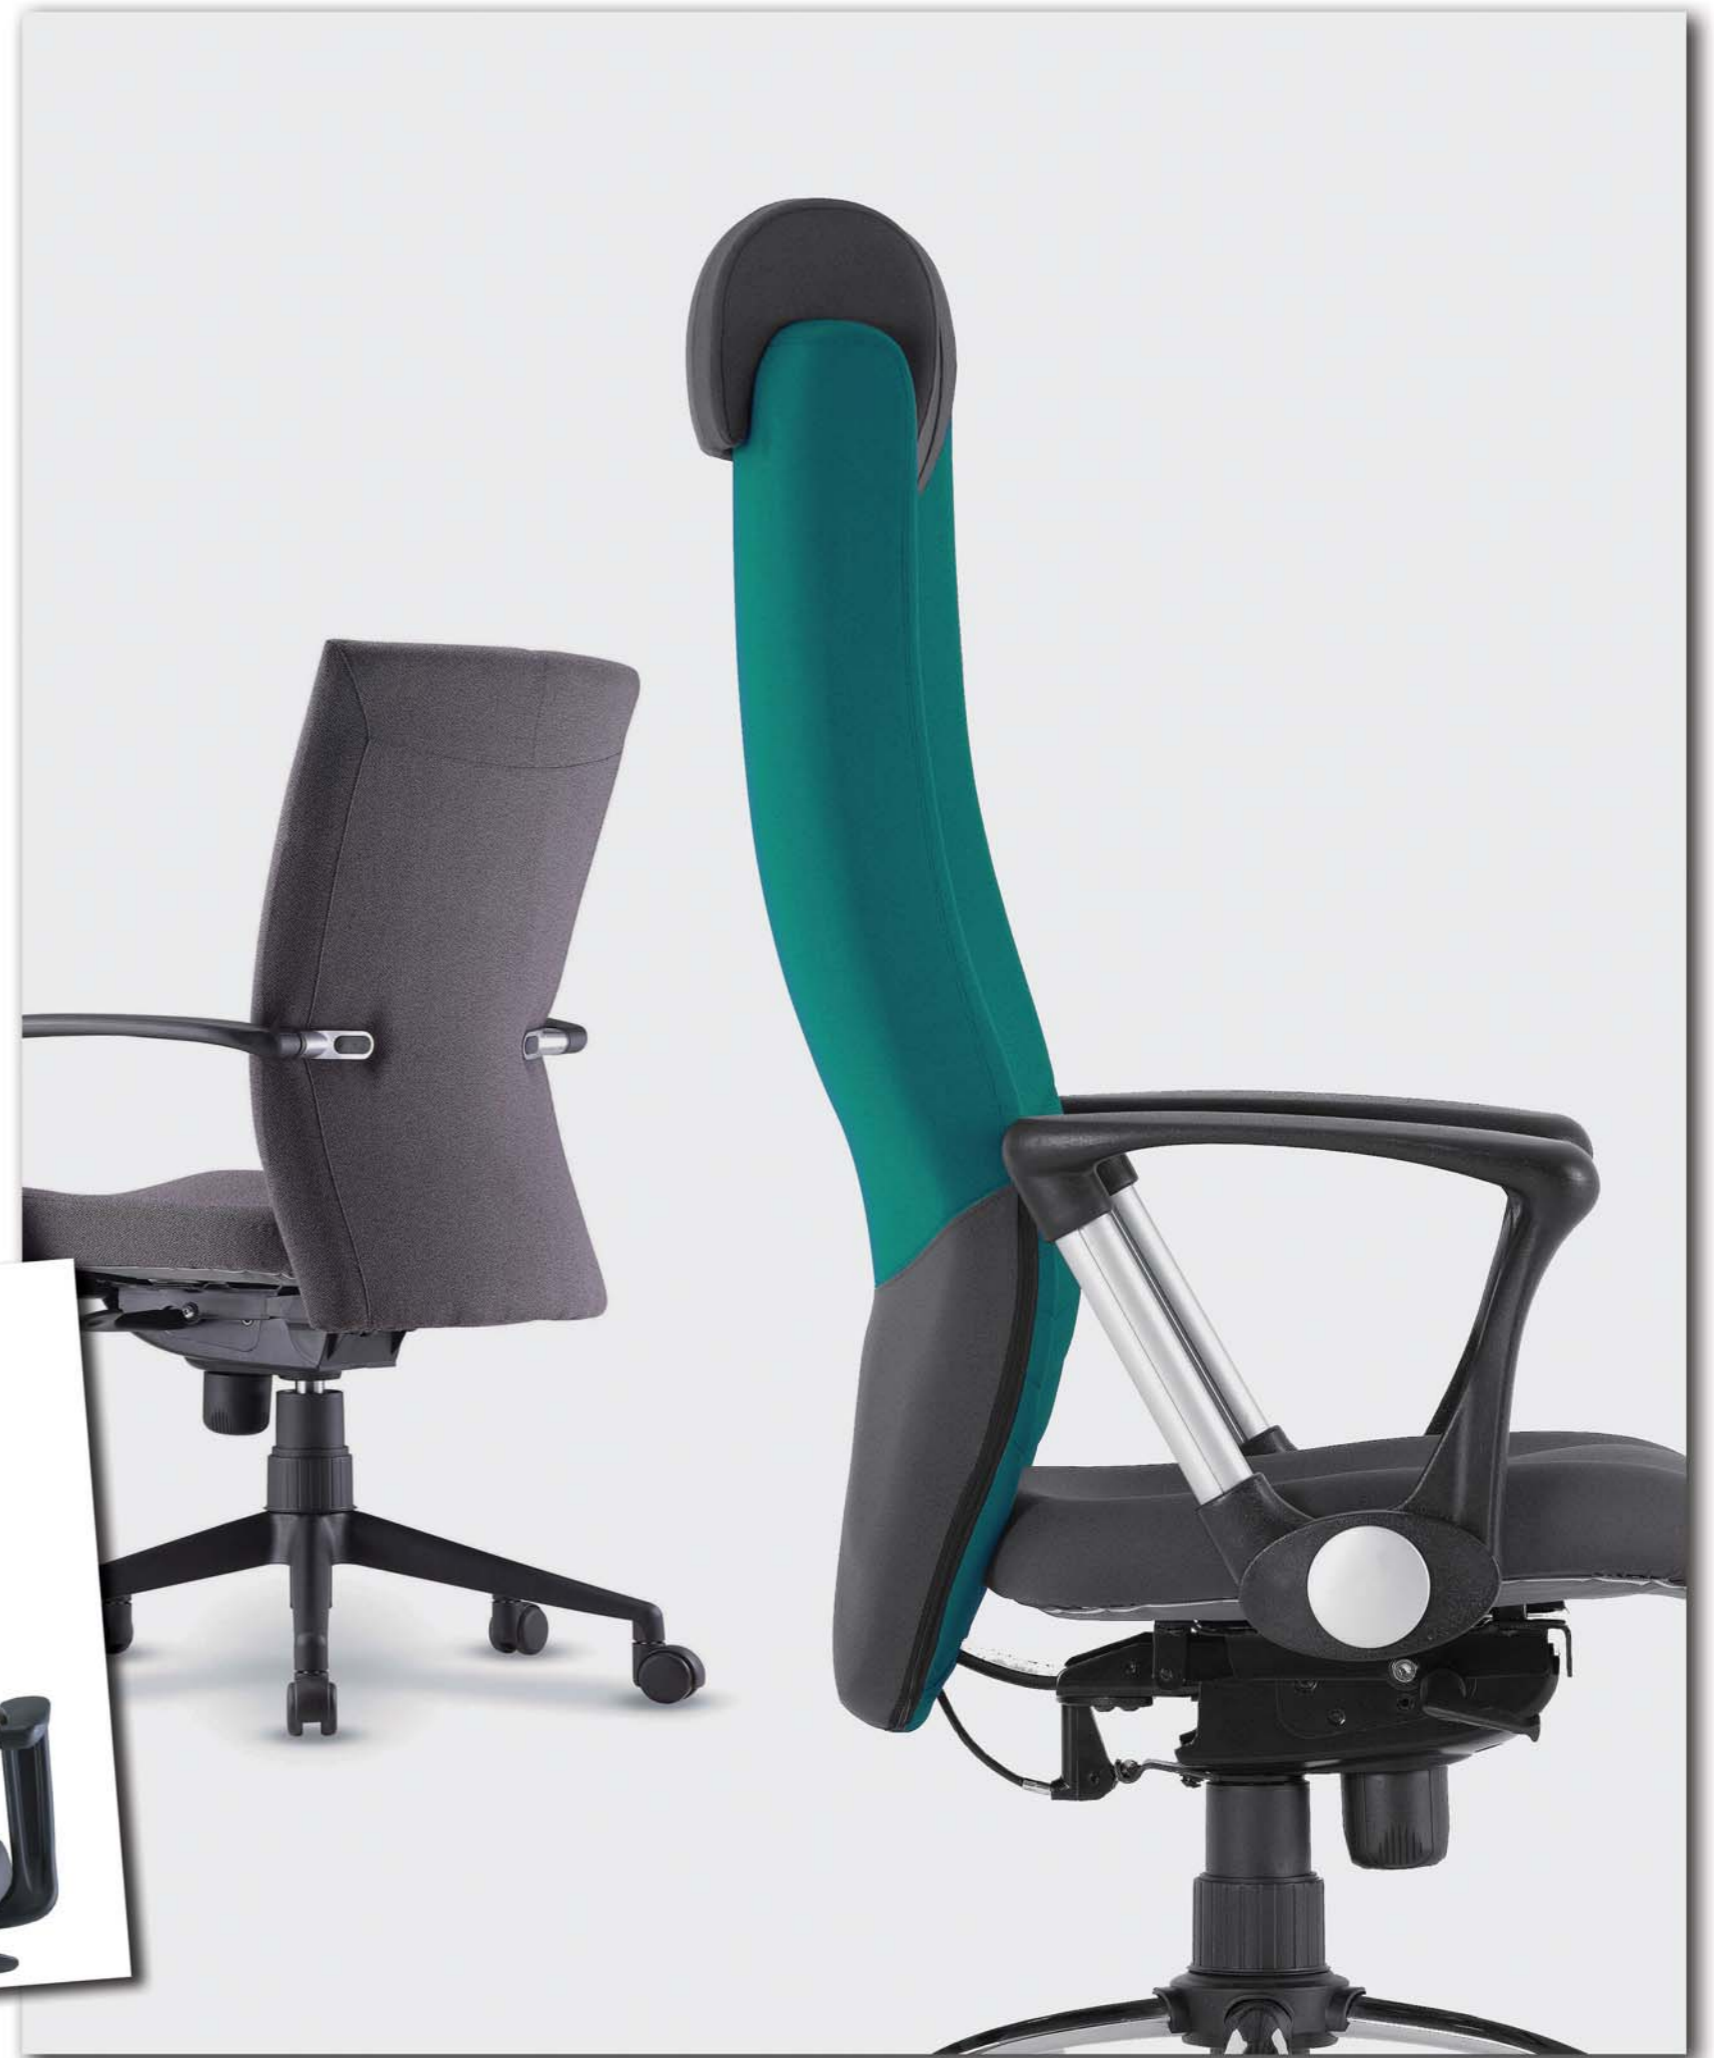

Euro / Cherry / Sense / Rove / Wave /
Nex / A-one / Nexto / Humantac /
Office Chair / Cuck / Stool Chair

유로 / 체리 / 센스 / 로브 / 웨이브 / 넥스 / 에이원 / 넥스토 / 휴먼택 / 사무용의자 / 쿡 / 스톨의자